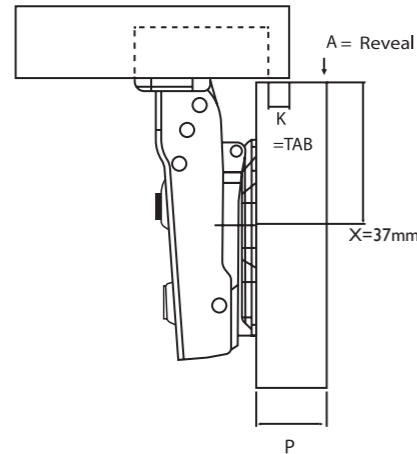

HALF OVERLAY

P=	16	17	18	19
K=3 A=	10	11	12	13
K=4 A=	9	10	11	12
K=5 A=	8	9	10	11
K=6 A=	7	8	9	10

P = Cabinet Panel Thickness
A = Cabinet Panel Reveal when door is closed
K = Tab or Drilling Distance from edge of door

Constant Distance
Half Overlay 3mm