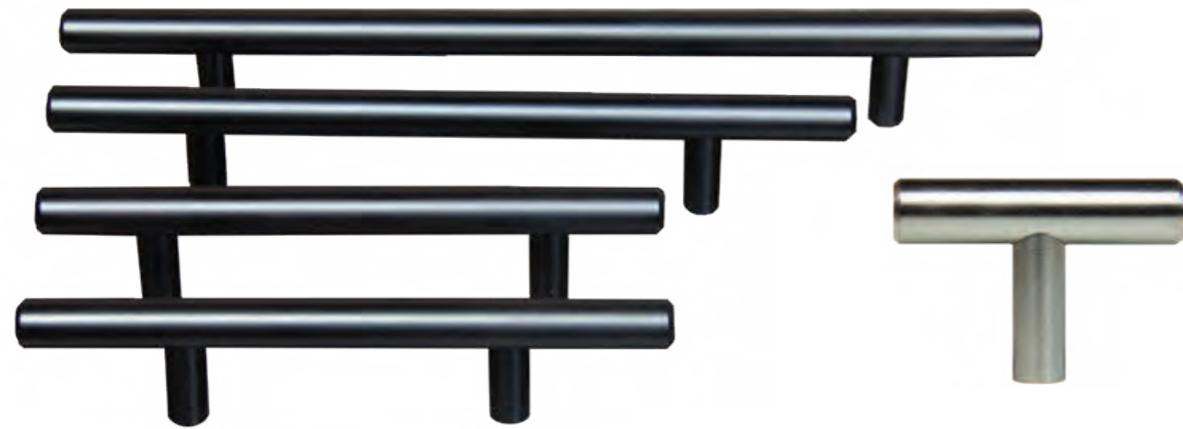

K-102

Bar Pull Knob 2" OL x 12mm Dia.

CASE QTY	250	WEIGHT/CASE	36 lbs
BOX QTY	25	PROJECTION	35mm
LENGTH	2"	WIDTH	12mm

Available Colors	Item Number
Oil Rubbed Bronze	K-102.10B
Matte Black	K-102.BK
Polished Chrome	K-102.PC
Rose Gold	K-102.RG
Satin Nickel	K-102.SN

P-104

Bar Pull 115mm OL x 64mm CC x 12mm Dia.

CASE QTY	100	WEIGHT/CASE	29.70 lbs
BOX QTY	25	PROJECTION	35mm
LENGTH	4"	WIDTH	12mm

Available Colors	Item Number
Matte Black	P-104.BK
Polished Chrome	P-104.PC
Rose Gold	P-104.RG
Satin Nickel	P-104.SN

P-106

Bar Pull 6" OL x 3" CC x 12mm Dia.

CASE QTY	100	WEIGHT/CASE	36 lbs
BOX QTY	10	PROJECTION	35mm
LENGTH	6"	WIDTH	12mm

Available Colors	Item Number
Oil Rubbed Bronze	P-106.10B
Matte Black	P-106.BK
Dark Pewter	P-106.DP
Polished Chrome	P-106.PC
Rose Gold	P-106.RG
Satin Nickel	P-106.SN

P-1096

Bar Pull 6" OL x 96mm CC x 12mm Dia.

CASE QTY	100	WEIGHT/CASE	36 lbs
BOX QTY	10	PROJECTION	35mm
LENGTH	6"	WIDTH	12mm

Available Colors	Item Number
Oil Rubbed Bronze	P-1096.10B
Matte Black	P-1096.BK
Dark Pewter	P-1096.DP
Polished Chrome	P-1096.PC
Rose Gold	P-1096.RG
Polished Brass	P-1096.PB
Satin Brass	P-1096.SB
Satin Nickel	P-1096.SN
Stainless Steel	P-1096.SS

P-107.SN SATIN NICKEL

Bar Pull 7" OL x 128mm CC x 12mm Dia.

CASE QTY	100	WEIGHT/CASE	40 lbs
BOX QTY	10	PROJECTION	35mm
LENGTH	7"	WIDTH	12mm

P-108

Bar Pull 8" OL x 5" CC x 12mm Dia.

CASE QTY	50	WEIGHT/CASE	51 lbs
BOX QTY	10	PROJECTION	35mm
LENGTH	8"	WIDTH	12mm

Available Colors	Item Number
Oil Rubbed Bronze	P-108.10B
Matte Black	P-108.BK *100 Case
Dark Pewter	P-108.DP
Polished Chrome	P-108.PC *100 Case
Rose Gold	P-108.RG
Satin Nickel	P-108.SN *100 Case