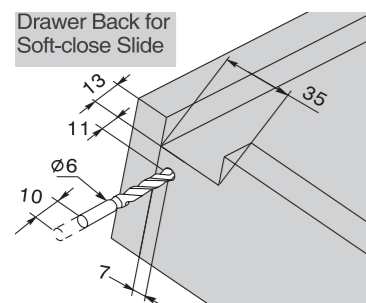

PERFORM PRO 3/4 6X

SOFT-CLOSE UNDERMOUNT SLIDE

Soft Close Undermount Slide with 3-D Locking Device

- 6-Way adjustable
- Full Extension
- Under Mounted
- Lever Disconnect
- Size: 9" ~ 21"

- Load Capacity: 100 lbs
- Material: Cold Rolled Steel
- Case: 6 Pairs
- Available as Special Order

1. **ITEM NUMBER**
   8834-18-SOFT
   8834-21-SOFT
   9880CLIPS
   9800BRKT
   9810BRKT

Installation
Dimensions (mm)
LW= Internal Cabinet Width