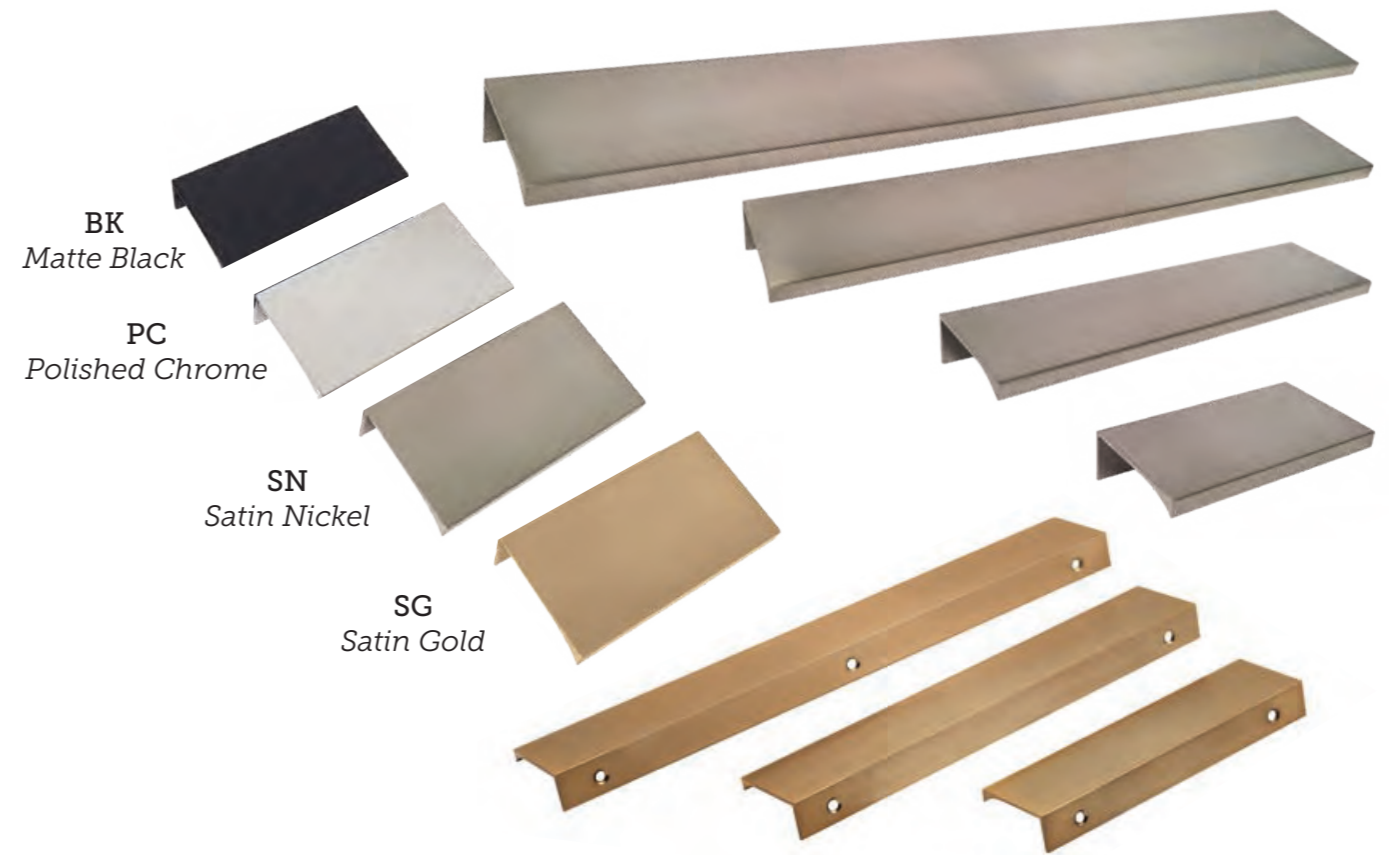

Cup Pull Collection

P-80753
Bin Pull 3" CC
CASE QTY 250   **WEIGHT/CASE** 43 lbs
BOX QTY 25   **PROJECTION** 28mm
LENGTH 4-1/2"   **WIDTH** 34mm

Available Colors	Item Number
Oil Rubbed Bronze	P-80753.10B
Antique Satin Brass	P-80753.ABSB
Satin Pewter	P-80753.APH
Matte Black	P-80753.BK
Weathered Black	P-80753.DACM
Polished Chrome	P-80753.PC
Rose Gold	P-80753.RG
Satin Nickel	P-80753.SN

P-8233
Hooded Cup Pull 3" CC
CASE QTY 250   **WEIGHT/CASE** 38 lbs
BOX QTY 25   **PROJECTION** 24mm
LENGTH 5"   **WIDTH** 33mm

Available Colors	Item Number
Oil Rubbed Bronze	P-8233.10B
Matte Black	P-8233.BK
Weathered Black	P-8233.DACM
Polished Chrome	P-8233.PC
Antique Silver	P-8233.SIM
Satin Nickel	P-8233.SN

Tab Pulls

P-1803
46mm CC x 76mm (3") OL
CASE QTY 500   **WEIGHT/CASE** 26 lbs
BOX QTY 50   **PROJECTION** 41mm
LENGTH 76mm   **WIDTH** 17mm

Available Colors	Item Number
Matte Black	P-1803.BK
Polished Chrome	P-1803.PC
Satin Nickel	P-1803.SN
Satin Gold	P-1803.SG

P-1806
112mm CC x 152mm (6") OL
CASE QTY 300   **WEIGHT/CASE** 31 lbs
BOX QTY 30   **PROJECTION** 41mm
LENGTH 152mm   **WIDTH** 17mm

Available Colors	Item Number
Matte Black	P-1806.BK
Polished Chrome	P-1806.PC
Satin Nickel	P-1806.SN
Satin Gold	P-1806.SG

P-1809
189mm CC x 229mm (9") OL
CASE QTY 180   **WEIGHT/CASE** 26 lbs
BOX QTY 30   **PROJECTION** 41mm
LENGTH 229mm   **WIDTH** 17mm

Available Colors	Item Number
Matte Black	P-1809.BK
Polished Chrome	P-1809.PC
Satin Nickel	P-1809.SN
Satin Gold	P-1809.SG

P-1812
132mm*2 CC x 304mm (12") OL
CASE QTY 150   **WEIGHT/CASE** 30 lbs
BOX QTY 25   **PROJECTION** 41mm
LENGTH 304mm   **WIDTH** 17mm

Available Colors	Item Number
Matte Black	P-1812.BK
Polished Chrome	P-1812.PC
Satin Nickel	P-1812.SN
Satin Gold	P-1812.SG