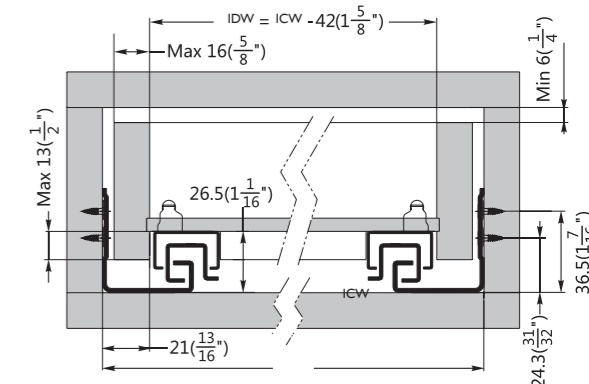

- ITEM NUMBER**  
980012SOFT  
980015SOFT  
980018SOFT  
980021SOFT  
9800CLIPS  
9800BRKT  
9810BRKT

Installation for drawers  
between 12.7mm-16mm  
thick drawer sides

IDW= Internal Drawer Width  
ICW= Internal Cabinet Width