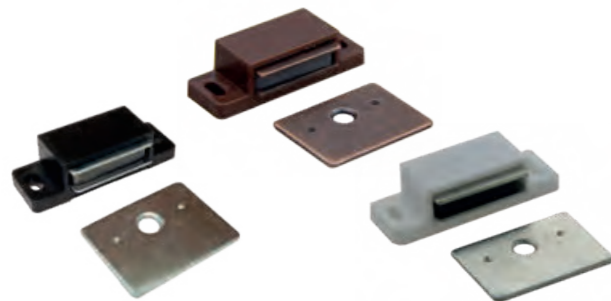

C509.
Single Mag Catch w/ Strike Plate & Screws
CASE QTY 1,000 **WEIGHT/CASE** 51 lbs
BOX QTY 100
Available Colors **Item Number**
Black/Zinc Plate C509.BK/ZP
Brown/Antique Copper C509.BN/AC
White/Zinc Plate C509.WT/ZP