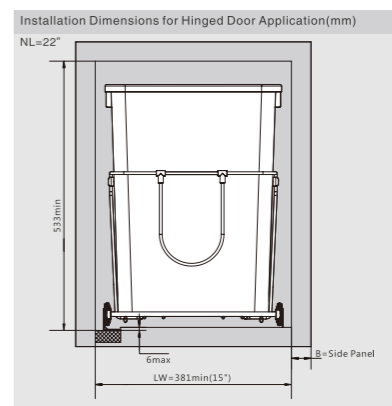

### DOUBLE 35 QUART TRASH CAN PULL OUT

**ITEM NUMBER**  
70BDBL35PC

**CASE**  
1 Set