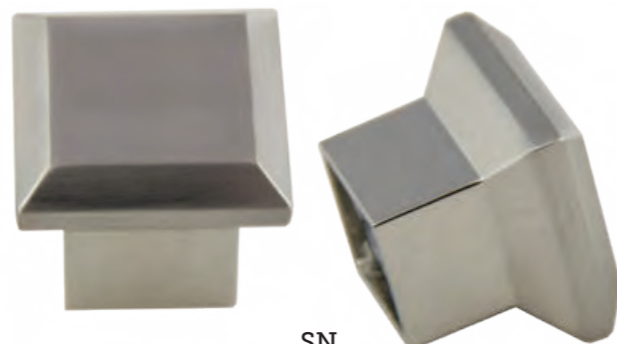

SN
Satin Nickel