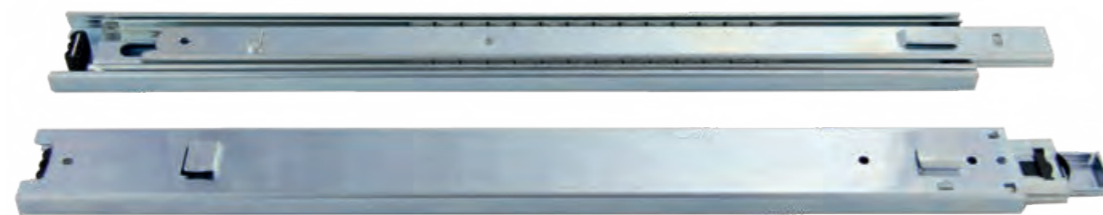

Model: # 4700 Bayonet Ball Bearing Slide

- Full Extension
- Side Mounted
- 46mm Height
- Flat Sided Profile
- 12.7mm Side Clearance
- Case: 10 Pairs

- Finish: Zinc
- Lever Disconnect
- Size: 16" ~ 23"
- Load Capacity: 100 lbs
- Material: Cold Rolled Steel
- OT = 1." Over Travel

1. **ITEM NUMBER**
   4700-16-ZP
   4700-17-ZPOT
   4700-19-ZPOT
   4700-23-ZPOT