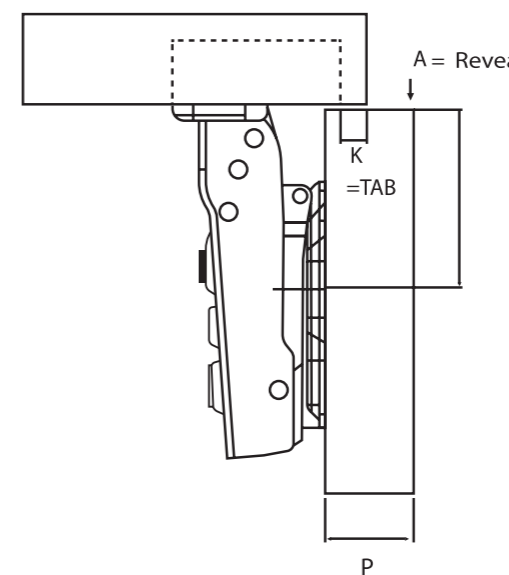

HALF OVERLAY

P=	16	17	18	19
K=3 A=	10	11	12	13
K=4 A=	9	10	11	12
K=5 A=	8	9	10	11
K=6 A=	7	8	9	10

P = Cabinet Panel Thickness
A = Cabinet Panel Reveal when door is closed
K = Tab or Drilling Distance from edge of door

Constant Distance
Half Overlay 3mm