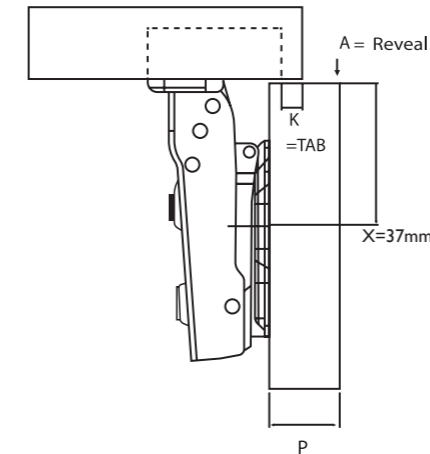

HALF OVERLAY

P=	16	17	18	19
K=3 A=	10	11	12	13
K=4 A=	9	10	11	12
K=5 A=	8	9	10	11
K=6 A=	7	8	9	10

P = Cabinet Panel Thickness
A = Cabinet Panel Reveal when door is closed
K = Tab or Drilling Distance from edge of door

Constant Distance
Half Overlay 3mm