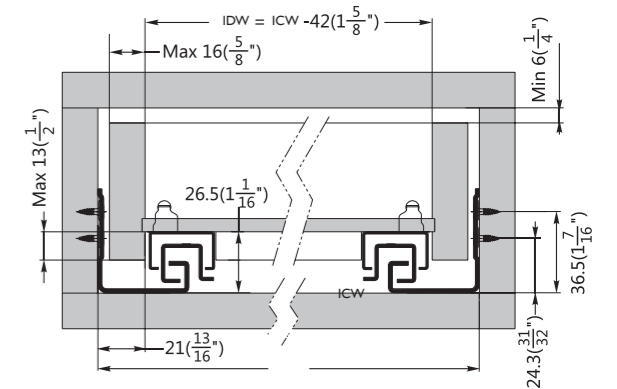

Installation for drawers between 12.7mm-16mm thick drawer sides

IDW= Internal Drawer Width  
ICW= Internal Cabinet Width