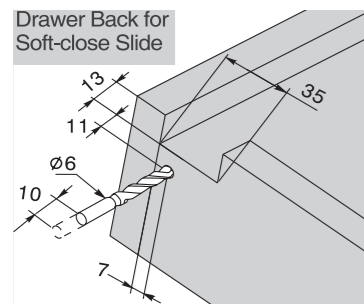

**ITEM NUMBER**  
8034-18-SOFT  
8034-21-SOFT  
9800CLIPS  
9800BRKT  
9810BRKT

9800BRKT

9810BRKT

9800CLIPS

Drawer Back for Soft-close Slide

Installation for drawers between 12.7mm-16mm thick drawer sides

IDW= Internal Drawer Width  
ICW= Internal Cabinet Width