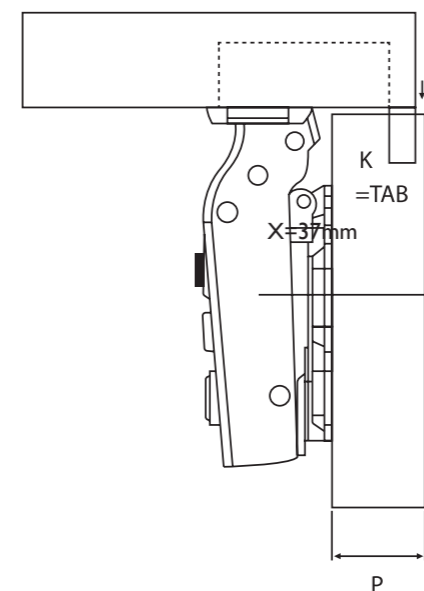

PIVOT STAR HINGE

FULL OVERLAY

110° F/O Soft Close hinge
W/Speed Adjustment

4411-SC No Dowels
4411-8D-SC With Dowels

CASE QTY 200

HALF OVERLAY

110° H/O Soft Close Hinge
W/Speed Adjustment

4422-SC No Dowels
4422-8D-SC With Dowels

CASE QTY 200

INSET

110° Inset Soft Close Hinge
W/Speed Adjustment

4433-SC No Dowels
4433-8D-SC With Dowels

CASE QTY 200

165° HINGE

165° Soft Close hinge
W/Speed Adjustment

4465-SC No Dowels
4465-8D-SC With Dowels

FRAMELESS STEEL PLATE

0mm Soft Close Box Clip
Plate for Pivot Star Hinge

4400 No Screws
4400.S System Screws

FRAMELESS STEEL PLATE W/CAM ADJUSTMENT

0mm Soft Close
Cam Adj Box Clip Plate

4400-CAM No Screws
4400-CAM.S System Screws

FACE FRAME PLATE

Soft Close Face Frame Plate
for Pivot Star Hinge

4401 1mm
4403 3mm

FF PLATE WITH CAM ADJUSTMENT

Soft Close Face Frame Plate
with Cam Adjustment

4401-CAM 1mm
4403-CAM 3mm

2mm Soft Close Box Clip
Plate for Pivot Star Hinge

4402 No Screws
4402.S System Screws

2mm Soft Close Cam Adj Box
Clip Plate

4402-CAM No Screws
4402-CAM.S System Screws

PRIDE INDUSTRIAL®
DECORATIVE HARDWARE
FUNCTIONAL HARDWARE
& MORE

PIVOT-STAR

SPEED ADJUSTABLE SOFT CLOSE HINGES

FULL OVERLAY

P=	16	17	18	19
K=3 A=	1	2	3	4
K=4 A=	0	1	2	3
K=5 A=	-1	0	1	2
K=6 A=	-2	-1	0	1

P = Cabinet Panel Thickness
A = Cabinet Panel Reveal when door is closed
K = Tab or Drilling Distance from edge of door

Constant Distance
Full Overlay 12mm