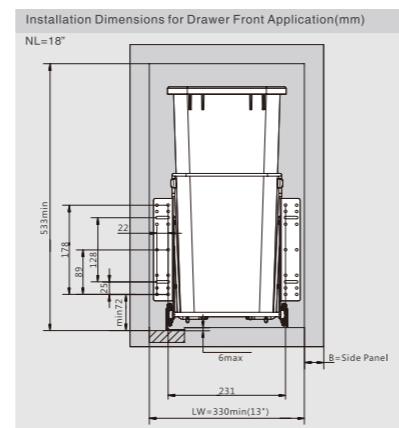

Trash Can Pull Outs

- 3D Adjustable
- Full Extension
- Ball Bearing Slide
- Load capacity 100 Lbs
- Cans and Door Brackets sold separately
- Nominal Slide Length 18"
- Polished Chrome
- Door Mountable
- Bottom Mount

SINGLE 35 QUART TRASH CAN PULL OUT

ITEM NUMBER
70BBSGL35PC

CASE
1 Set