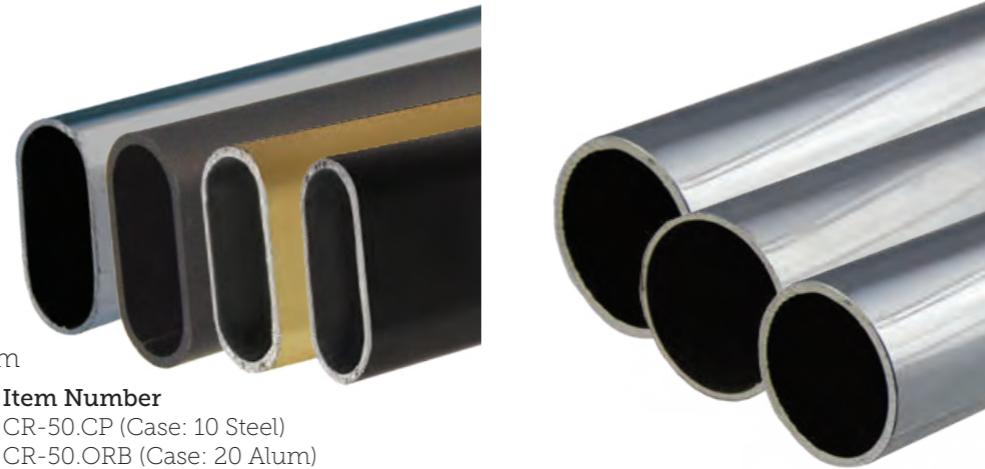

CR-50
Closet Rod 8 Ft Oval
30mm x 15mm x 1.0mm

Available Colors
Chrome Plated
Oil Rubbed Bronze

Item Number
CR-50.CP (Case: 10 Steel)
CR-50.ORB (Case: 20 Alum)

CR-51.CP
Closet Rod 12 Ft Oval
30mm x 15mm x 1.0mm Steel Chrome Plated

Available Colors
Chrome Plated

Item Number
CR-51.CP (Case: 10)

CR-52
Closet Rod 8 Ft Oval
30mm x 15mm x 1.5mm Aluminum

Available Colors
Matte Black
Satin Brass

Item Number
CR-52.BK (Case: 20)
CR-52.SB (Case: 20)

CR-75.CP
Closet Rod 6 Ft Round
1-1/16 Dia x 1.2mm Steel Chrome Plated

Available Colors
Chrome Plated

Item Number
CR-75.CP (Case: 10)

CR-70.CP
Closet Rod 8 Ft Round
1-1/16 Dia x 1.2mm Steel Chrome Plated

Available Colors
Chrome Plated

Item Number
CR-70.CP (Case: 10)

CR-77.CP
Closet Rod 10 Ft Round
1-1/16 Dia x 1.2mm Steel Chrome Plated

Available Colors
Chrome Plated

Item Number
CR-77.CP (Case: 10)

CR-72.CP
Closet Rod 12 Ft Round
1-1/16 Dia x 1.2mm Steel Chrome Plated

Available Colors
Chrome Plated

Item Number
CR-72.CP (Case: 10)

CR-71.CP
Closet Rod 8 Ft Round Heavy Duty
1-1/16 Dia x 2.0mm Steel Chrome Plated

Available Colors
Chrome Plated

Item Number
CR-71.CP (Case: 5)

CR-73.CP
Closet Rod 12 Ft Round Heavy Duty
1-1/16 Dia x 2.0mm Steel Chrome Plated

Available Colors
Chrome Plated

Item Number
CR-73.CP (Case: 5)

CR-60.CP
Closet Rod 8 Ft Round
1-1/4 Dia x 1.2mm Steel Chrome Plated

Available Colors
Chrome Plated

Item Number
CR-60.CP (Case: 10)

CR-62.CP
Closet Rod 12 Ft Round
1-1/4 Dia x 1.2mm Steel Chrome Plated

Available Colors
Chrome Plated

Item Number
CR-62.CP (Case: 10)

CR-80
Closet Rod 8 Ft Round Heavy Duty
1-5/16 Dia x 2.0mm

Available Colors
Chrome Plated
Oil Rubbed Bronze

Item Number
CR-80.CP (Case: 5 Steel)
CR-80.ORB (Case: 20 Alum)

CR-81.CP
Closet Rod 12 Ft Round Heavy Duty
1-5/16 Dia x 2.0mm Steel Chrome Plated

Available Colors
Chrome Plated

Item Number
CR-81.CP (Case: 5)