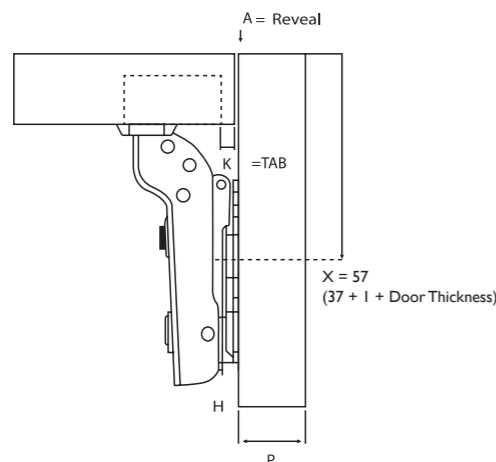

INSET

K Distance	K=3	K=4	K=5	K=6
H=0 A=	3	2	1	0
H=2 A=	5	4	3	2

(H= Plate Thickness)
P = Cabinet Panel Thickness
A = Cabinet Panel Reveal when door is closed
K = Tab or Drilling Distance from edge of door

Constant Distance
Inset -6mm

PRIDE INDUSTRIAL®
DECORATIVE HARDWARE
FUNCTIONAL HARDWARE
& MORE

SLX SERIES

SELF-CLOSE HINGES

SLX SERIES ONLY AVAILABLE IN FULL OVERLAY

FULL OVERLAY

110 SLX Series Self Close
Clip Hinge Full Overlay /
works with Soft Close plates
3411 No Dowels
3411-8D With Dowels

CASE QTY 200

FULL OVERLAY

110 Deg +3mm SLX Series
Assembled Self Close Hinge
& Plate W/Dowels
34118DSC+3303CAMSC

CASE QTY 200