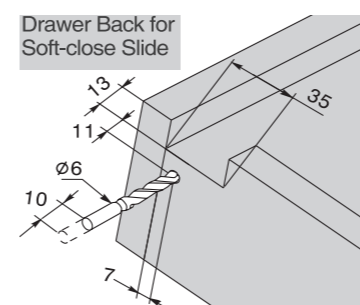

PERFORM PRO 2X

SOFT-CLOSE UNDERMOUNT SLIDE

Soft Close Concealed Undermount with height adjustment locking device

- 2-Way adjustable
- Full Extension
- Under Mounted
- Lever Disconnect

- Size: 12" ~ 21"
- Load Capacity: 90 lbs
- Material: Cold Rolled Steel
- Case: 6 Pairs

1. **ITEM NUMBER**
   980012SOFT
   980015SOFT
   980018SOFT
   980021SOFT
   9800CLIPS
   9800BRKT
   9810BRKT