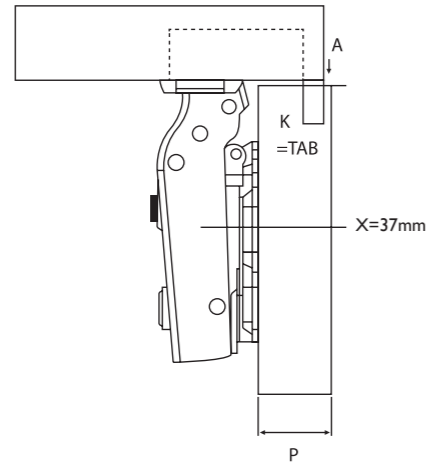

PRIDE INDUSTRIAL®
DECORATIVE HARDWARE
FUNCTIONAL HARDWARE
& MORE

SFX SERIES

SOFT-CLOSE HINGES

FULL OVERLAY

P=	16	17	18	19
K=3 A=	1	2	3	4
K=4 A=	0	1	2	3
K=5 A=	-1	0	1	2
K=6 A=	-2	-1	0	1

P = Cabinet Panel Thickness
A = Cabinet Panel Reveal when door is closed
K = Tab or Drilling Distance from edge of door

Constant Distance
Full Overlay 12mm