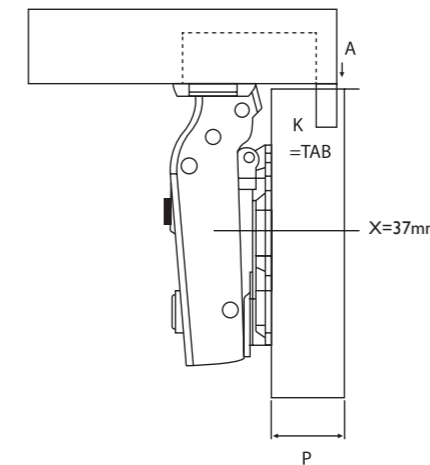

FULL OVERLAY

P=	16	17	18	19
K=3 A=	1	2	3	4
K=4 A=	0	1	2	3
K=5 A=	-1	0	1	2
K=6 A=	-2	-1	0	1

P = Cabinet Panel Thickness
A = Cabinet Panel Reveal when door is closed
K = Tab or Drilling Distance from edge of door

Constant Distance
Full Overlay 12mm