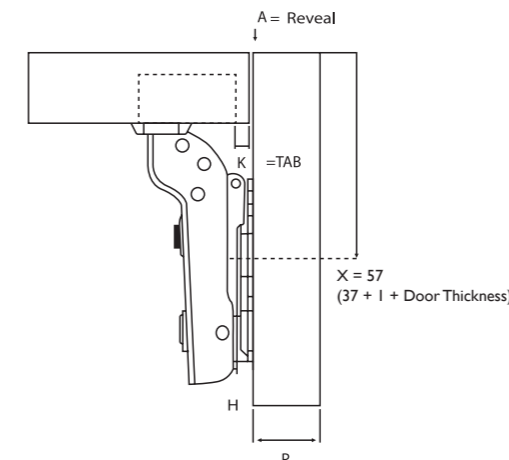

INSET

	K Distance	K=3	K=4	K=5	K=6
H=0 A=		3	2	1	0
H=2 A=		5	4	3	2

(H= Plate Thickness)
P = Cabinet Panel Thickness
A = Cabinet Panel Reveal when door is closed
K = Tab or Drilling Distance from edge of door

Constant Distance
Inset -6mm