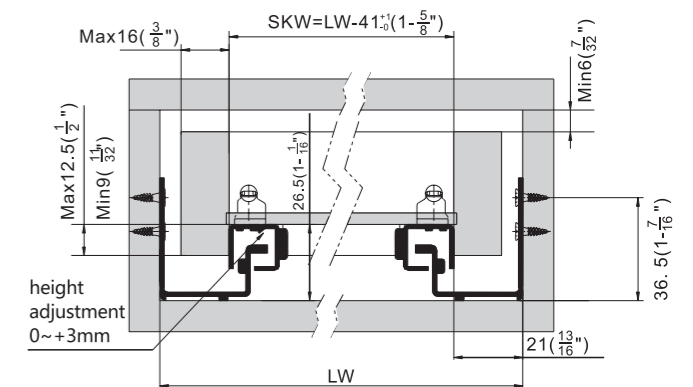

SKW = Internal Drawer Width LW = Internal Cabinet Width