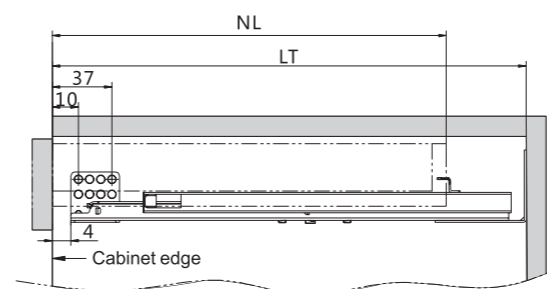

Outside Drawer Width

Drawer side Thickness	5/8" (16mm)	1/2" (13mm)
Inside Cabinet Width Deduction	3/8" (10mm)	5/8" (16mm)

NL= Nominal Slide Length LT= Internal cabinet Depth