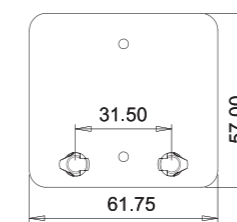

SOFT PRO X

SOFT-CLOSE SIDE MOUNT SLIDE

Soft Close Ballbearing Slide

- Full Extension
- Side Mounted
- 46mm Height
- Soft Close
- 12.7mm Side Clearance
- Case: 10 Pairs
- Finish: Zinc
- Lever Disconnect
- Size: 10" ~ 28"
- Load Capacity: 100 lbs
- Material: Cold Rolled Steel

ITEM NUMBER

- 4903-10-ZP
- 4903-12-ZP
- 4903-14-ZP
- 4903-16-ZP
- 4903-18-ZP
- 4903-20-ZP
- 4903-22-ZP
- 4903-24-ZP
- 4903-26-ZP
- 4903-28-ZP
- 4903-BRKT (200 PCS)
- 4903-SKT (250 PAIRS)
- 4903-BRKTPI (100 PCS)
- 4903-BRKTSO (100 PCS)

4600

STANDARD BALL BEARING SLIDE

- Full Extension
- Side Mounted
- 46mm Height
- Flat Sided Profile
- 12.7mm Side Clearance
- Case: 10 Pairs
- Finish: Zinc or Black
- Lever Disconnect
- Size: 10" ~ 28"
- Load Capacity: 100 lbs
- Material: Cold Rolled Steel
- OT = 1.5" Over Travel

ITEM NUMBER BK

- 4600-10-BK
- 4600-12-BK
- 4600-14-BK
- 4600-14-BKOT
- 4600-16-BK
- 4600-16-BKOT
- 4600-18-BK
- 4600-20-BK
- 4600-20-BKOT
- 4600-22-BK
- 4600-24-BK
- 4600-26-BK
- 4600-28-BK

ITEM NUMBER ZP

- 4600-10-ZPOT
- 4600-12-ZP
- 4600-12-ZPOT
- 4600-14-ZPOT
- 4600-16-ZPOT
- 4600-18-ZPOT
- 4600-20-ZPOT
- 4600-22-ZPOT
- 4600-24-ZPOT
- 4600-26-ZPOT
- 4600-28-ZPOT
- 4600-BRKT (100 PCS)
- 4600-BRKTPI (100 PCS)
- 4600-BRKTSO (100 PCS)