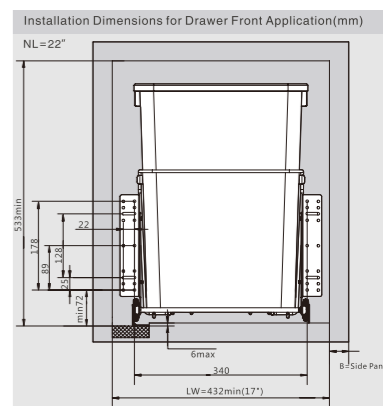

### DOUBLE 35 QUART TRASH CAN PULL OUT

**ITEM NUMBER**  
70BDBL35PC

**CASE**  
1 Set