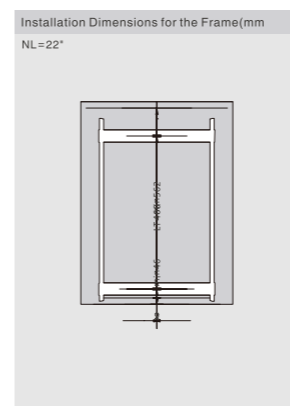

### DOUBLE 35 QUART TRASH CAN PULL OUT

**ITEM NUMBER**  
70BDBL35PC

**CASE**  
1 Set