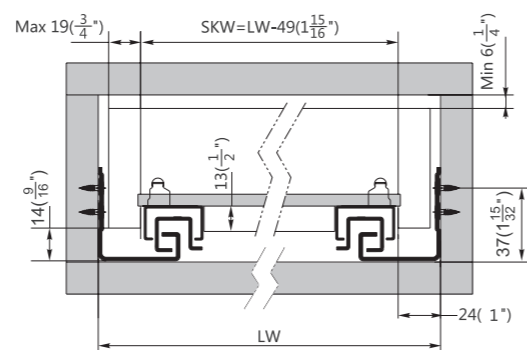

PERFORM PRO 3/4 6X

SOFT-CLOSE UNDERMOUNT SLIDE

Soft Close Undermount Slide with 3-D Locking Device

- 6-Way adjustable
- Full Extension
- Under Mounted
- Lever Disconnect
- Size: 9" ~ 21"

- Load Capacity: 100 lbs
- Material: Cold Rolled Steel
- Case: 6 Pairs
- Available as Special Order

1. **ITEM NUMBER**
   8834-18-SOFT
   8834-21-SOFT
   9880CLIPS
   9800BRKT
   9810BRKT

Installation
Dimensions (mm)
LW= Internal Cabinet Width

Drawer length	Runner length	Internal Cabinet Depth	
		Max	Min
229(9")	256(10")	298(11 3/4")	283(11 1/8")
305(12")	317(12 1/2")	369(14 9/16")	326(12 7/8")
381(15")	394(15 1/2")	446(17 9/16")	403(15 7/8")
457(18")	470(18 1/2")	522(20 9/16")	479(18 7/8")
533(21")	546(21 1/2")	598(23 9/16")	555(21 7/8")

PERFORM PRO 2X

SOFT-CLOSE UNDERMOUNT SLIDE

Soft Close Concealed Undermount with height adjustment locking device

- 2-Way adjustable
- Full Extension
- Under Mounted
- Lever Disconnect

- Size: 12" ~ 21"
- Load Capacity: 90 lbs
- Material: Cold Rolled Steel
- Case: 6 Pairs

1. **ITEM NUMBER**
   980012SOFT
   980015SOFT
   980018SOFT
   980021SOFT
   9800CLIPS
   9800BRKT
   9810BRKT

Installation for drawers
between 12.7mm-16mm
thick drawer sides

IDW= Internal Drawer Width
ICW= Internal Cabinet Width

Drawer length	Runner length	Internal Cabinet Depth	
		Max	Min
(12")	317(12 1/2")	369(14 9/16")	326(12 7/8")
(15")	394(15 1/2")	446(17 9/16")	403(15 7/8")
(18")	470(18 1/2")	522(20 9/16")	479(18 7/8")
(21")	546(21 1/2")	598(23 9/16")	555(21 7/8")

Outside Drawer Width

Drawer side Thickness	5/8" (16mm)	1/2" (13mm)
Inside Cabinet Width Deduction	3/8" (10mm)	5/8" (16mm)