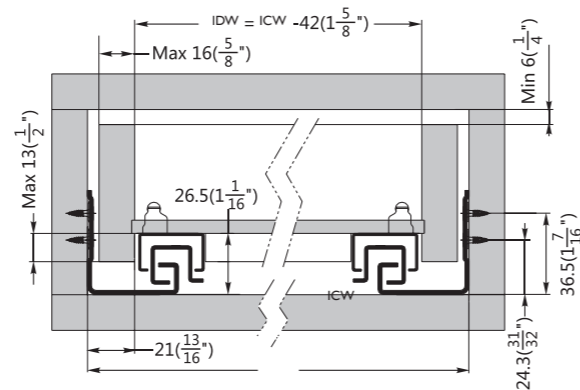

**ITEM NUMBER**  
8034-18-SOFT  
8034-21-SOFT  
9800CLIPS  
9800BRKT  
9810BRKT

9800BRKT

9810BRKT

9800CLIPS

Drawer Back for Soft-close Slide

Installation for drawers between 12.7mm-16mm thick drawer sides

IDW= Internal Drawer Width  
ICW= Internal Cabinet Width