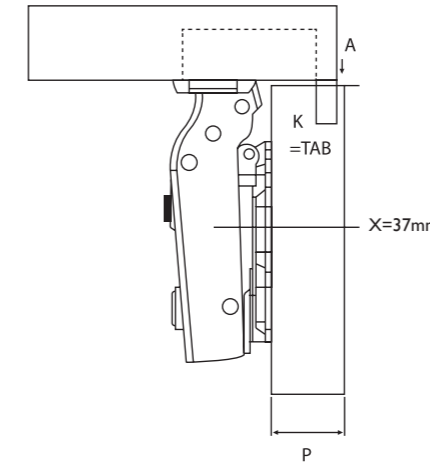

SDX SERIES

STANDARD CONCEALED HINGES

FULL OVERLAY

P=	16	17	18	19
K=3 A=	1	2	3	4
K=4 A=	0	1	2	3
K=5 A=	-1	0	1	2
K=6 A=	-2	-1	0	1

P = Cabinet Panel Thickness
A = Cabinet Panel Reveal when door is closed
K = Tab or Drilling Distance from edge of door

Constant Distance
Full Overlay 12mm