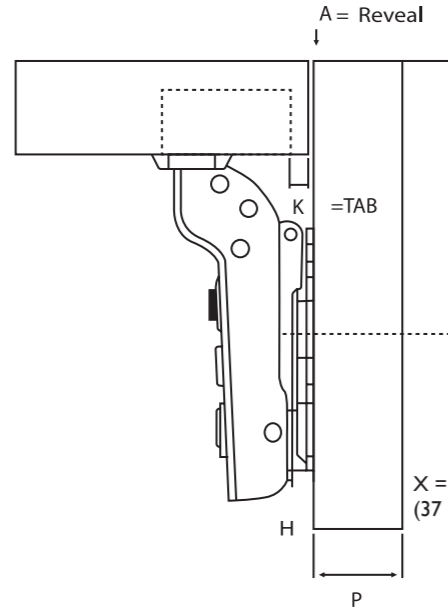

CONCEALED HINGE PRODUCT SPECIFICATIONS

INSET