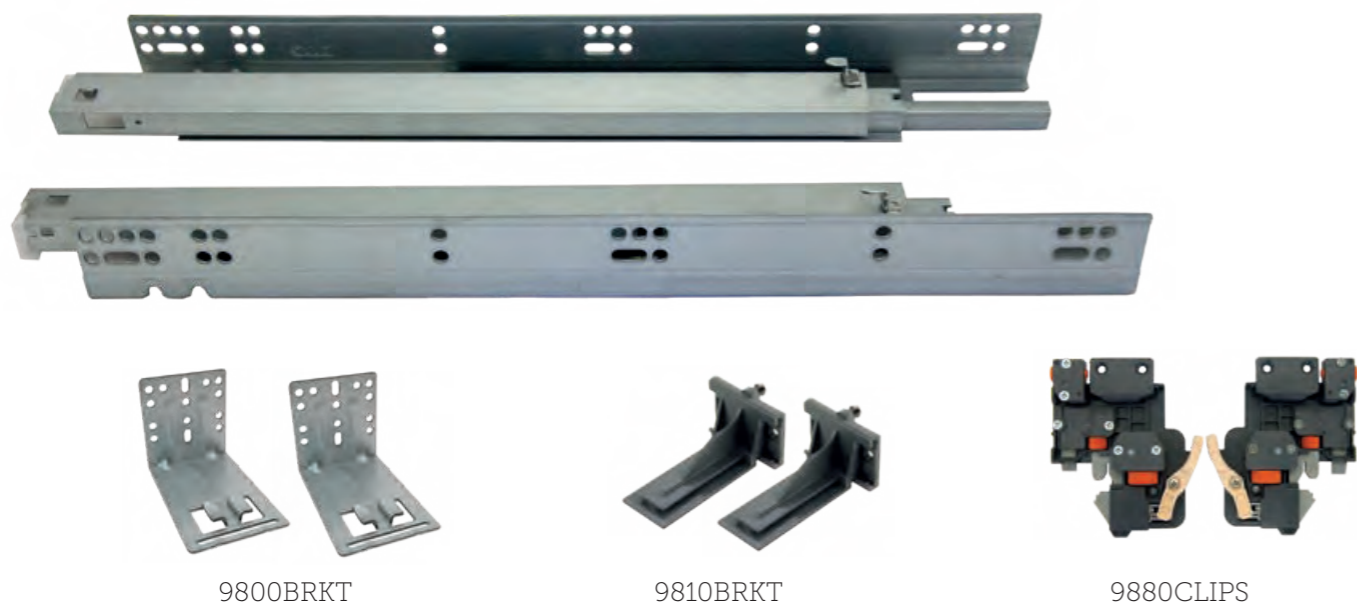

PERFORM PRO 3/4 6X

SOFT-CLOSE UNDERMOUNT SLIDE

Soft Close Undermount Slide with 3-D Locking Device

- 6-Way adjustable
- Full Extension
- Under Mounted
- Lever Disconnect
- Size: 9" ~ 21"

- Load Capacity: 100 lbs
- Material: Cold Rolled Steel
- Case: 6 Pairs
- Available as Special Order

1. **ITEM NUMBER**
   8834-18-SOFT
   8834-21-SOFT
   9880CLIPS
   9800BRKT
   9810BRKT

Installation
Dimensions (mm)
LW= Internal Cabinet Width