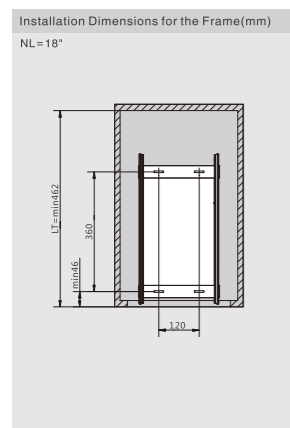

Trash Can Pull Outs

- 3D Adjustable
- Full Extension
- Ball Bearing Slide
- Load capacity 100 Lbs
- Cans and Door Brackets sold separately
- Nominal Slide Length 18"
- Polished Chrome
- Door Mountable
- Bottom Mount

SINGLE 35 QUART TRASH CAN PULL OUT

ITEM NUMBER
70BBSGL35PC

CASE
1 Set